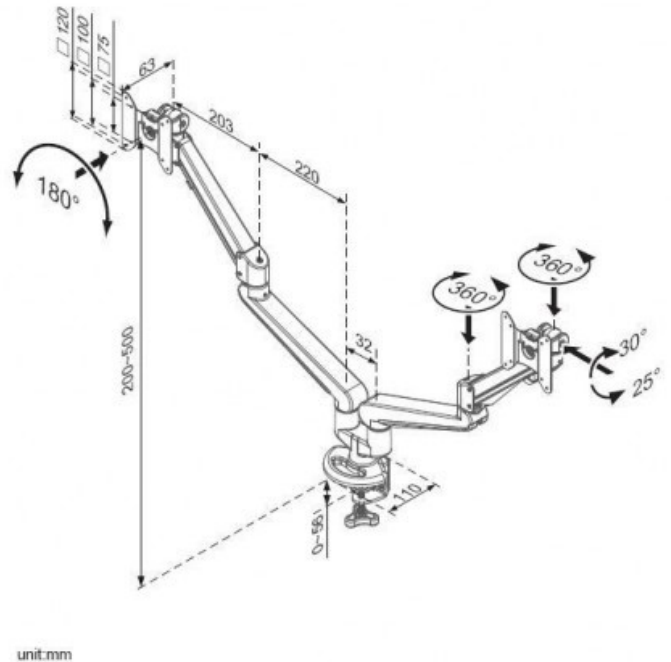

Ascend Double Gas Arm with Baby-c Clamp

Product Specification

Product code	CMS2092C-ED & CMS2475 – WHITE POLISHED
*Weight capacity	3 – 8 kg per arm
**Maximum Screen Size	36"
Height adjustment range	200mm – 500mm from desktop
Max forward extension	600mm
VESA	75mm & 100mm VESA compliant
Movement	Height adjustment, tilt, swivel, rotation and reach

*Capacity may be reduced if monitor size is greater than 26" or depth is greater than 5.5cm

**Subject to weight being within range & VESA 75 x 75mm or 100 x 100mm, please refer to our measurements / line drawings and check with screen manufacturers measurements including bezel

Additional Information

Available for desktop of 18 / 20 / 25mm thickness

Integral cable management

2 screen gas assisted height adjustment

Lockable quick release VESA function

180° anti rotation feature

Over 90% of the aluminium alloy content is recycled